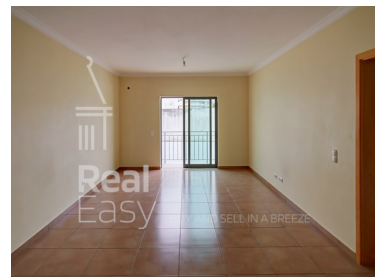

Olhão - Apartment

Virtual Staging
by Real Easy

 2
Bedrooms

 2
Bathrooms

 106
Area (m²)

209 000 €
(EUR €)

2 bedroom apartment 1st floor in the center of Olhão with elevator

Fantastic 2 bedroom apartment in the heart of Olhão. Located on the first floor of a building with an elevator, this property offers comfort and convenience.

Apartment Features:

Bedrooms: 2 large and bright bedrooms.

Bathrooms: 2 modern and functional bathrooms.

Living room: Spacious and cozy living room.

Kitchen: Kitchen equipped with quality appliances.

Location

Come and see this apartment and be enchanted by everything it has to offer! Book your visit with Real Easy.

Property Features

- Washing machine
- Equipped kitchen
- Proximity: Shopping, Restaurants, City, Hospital, Pharmacy, Public Transport, Schools, Public Swimming Pools, Playground
- Floors: 1
- Lift
- Mains water
- Central location
- Solar orientation: East
- Dishwashing machine
- Internet: Various possibilities
- Built year: 2014
- Views: City view
- Double glazing
- Main drainage
- Energetic certification: C
- Balcony