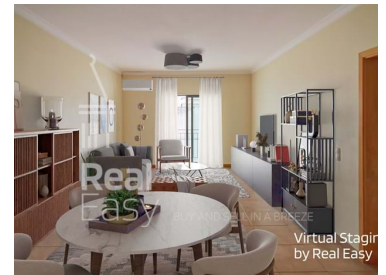

Olhão - Apartment

Virtual Staging
by Real Easy

 2
Bedrooms

 2
Bathrooms

 106
Area (m²)

209 000 €
(EUR €)

2 bedroom apartment 1st floor in the center of Olhão with elevator

Fantastic 2 bedroom apartment in the heart of Olhão. Located on the first floor of a building with an elevator, this property offers comfort and convenience.

Apartment Features:

Bedrooms: 2 large and bright bedrooms.

Bathrooms: 2 modern and functional bathrooms.

Living room: Spacious and cozy living room.

Kitchen: Kitchen equipped with quality appliances.

Location

Come and see this apartment and be enchanted by everything it has to offer! Book your visit with Real Easy.

Property Features

- Washing machine
- Equipped kitchen
- Proximity: Shopping, Restaurants, City, Hospital, Pharmacy, Public Transport, Schools, Public Swimming Pools, Playground
- Floors: 1
- Lift
- Mains water
- Central location
- Solar orientation: East
- Dishwashing machine
- Internet: Various possibilities
- Built year: 2014
- Views: City view
- Double glazing
- Main drainage
- Energetic certification: C
- Balcony